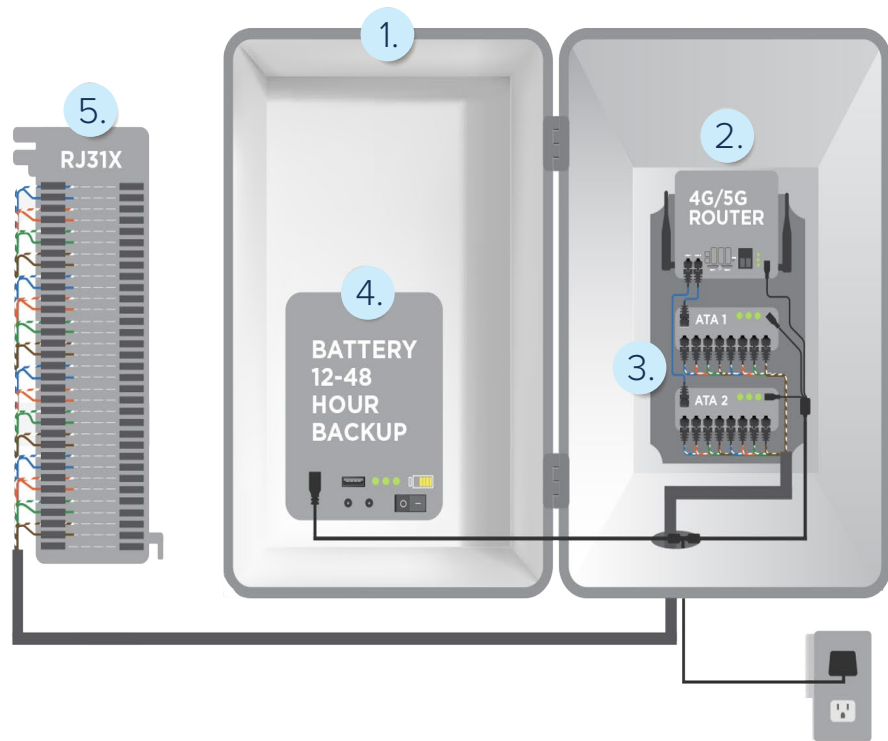

Intelligent Design

Fire Systems, Alarms, Elevators, Point of Sale Systems, Security Gate Door Access, Panic Buttons, Modem/Out of Band Management, Voice and Fax.

Customizable

Utilizes industry-leading enterprise class hardware. Upgrade path as technologies evolve. Scalable service specs. Fully Managed conversion process.

Business Use Cases

Fire Panel	Alarm System	Fax
Point of Sale	Security Gate Door Access	Elevator
Modem/ Out of Band Management	Voice	Panic Button

Included Equipment

**Enclosed NFPA 72
Model for MFVN
Compliance**

1. Enclosure
2. Cellular Router
3. Up to 16 Lines
4. Battery Backup
5. 66 Block

Dial in Your Analog Device Strategy

(800) 974-4800

telnetww.com